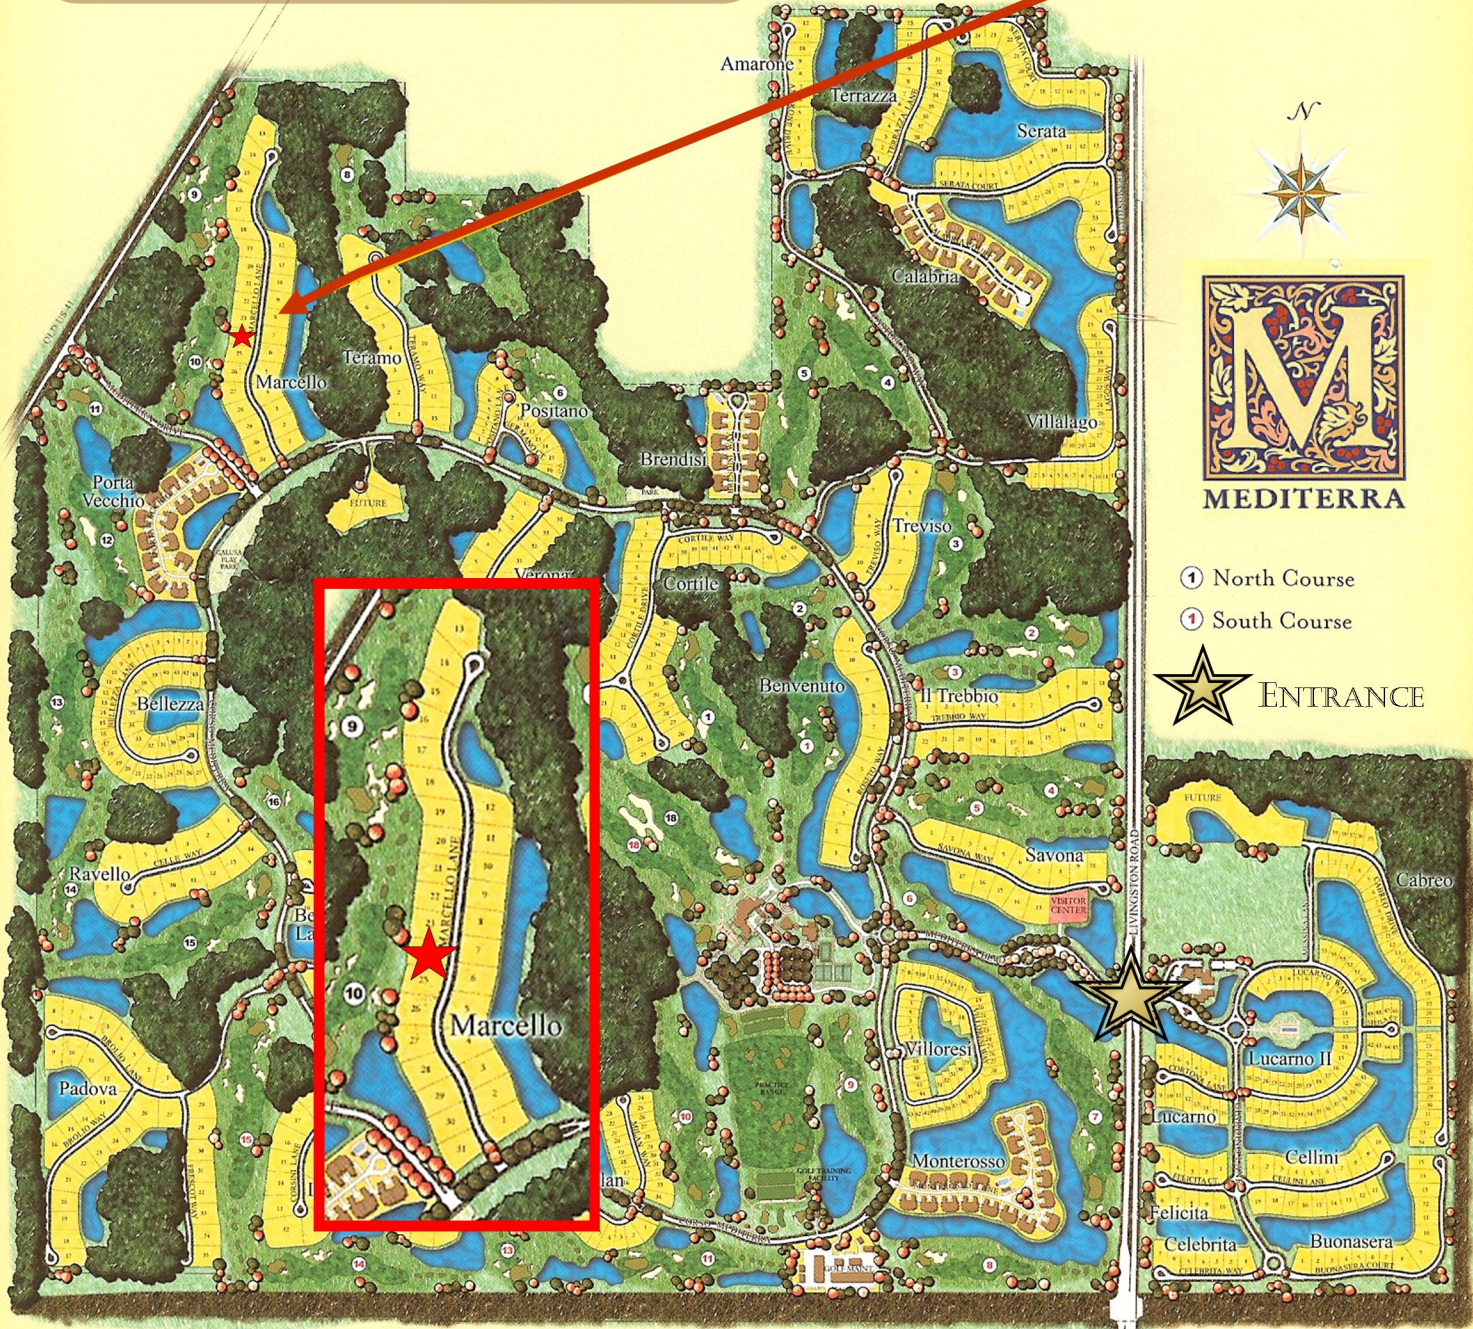

WEEKLY REALTY GROUP

Office: 239-793-8762

Pam Weekly
239-877-4253

Roy Weekly
239-877-4254

Roy@TeamWeekly.com
Pam@TeamWeekly.com

MARCELLO 29110 Marcello Way

MEDITERRA

- ① North Course
- ② South Course

★ ENTRANCE

Single-family Neighborhoods

- | | | |
|------------|------------|---------|
| Amarone | Cortile | Ravello |
| Bello Lago | Felicita | Savona |
| Benvenuto | Il Corsini | Serata |
| Buonasera | Il Trebbio | Teramo |
| Celebrita | Marcello | Treviso |
| Cellini | Padova | Verona |

- | | | |
|----------|----------|-----------|
| Bellezza | Medici | Terrazza |
| Cabreo | Milan | Villalago |
| Lucarno | Positano | Villoresi |

Coach Home Neighborhoods

- | | |
|----------|---------------|
| Brendisi | Monterosso |
| Calabria | Porta Vecchio |