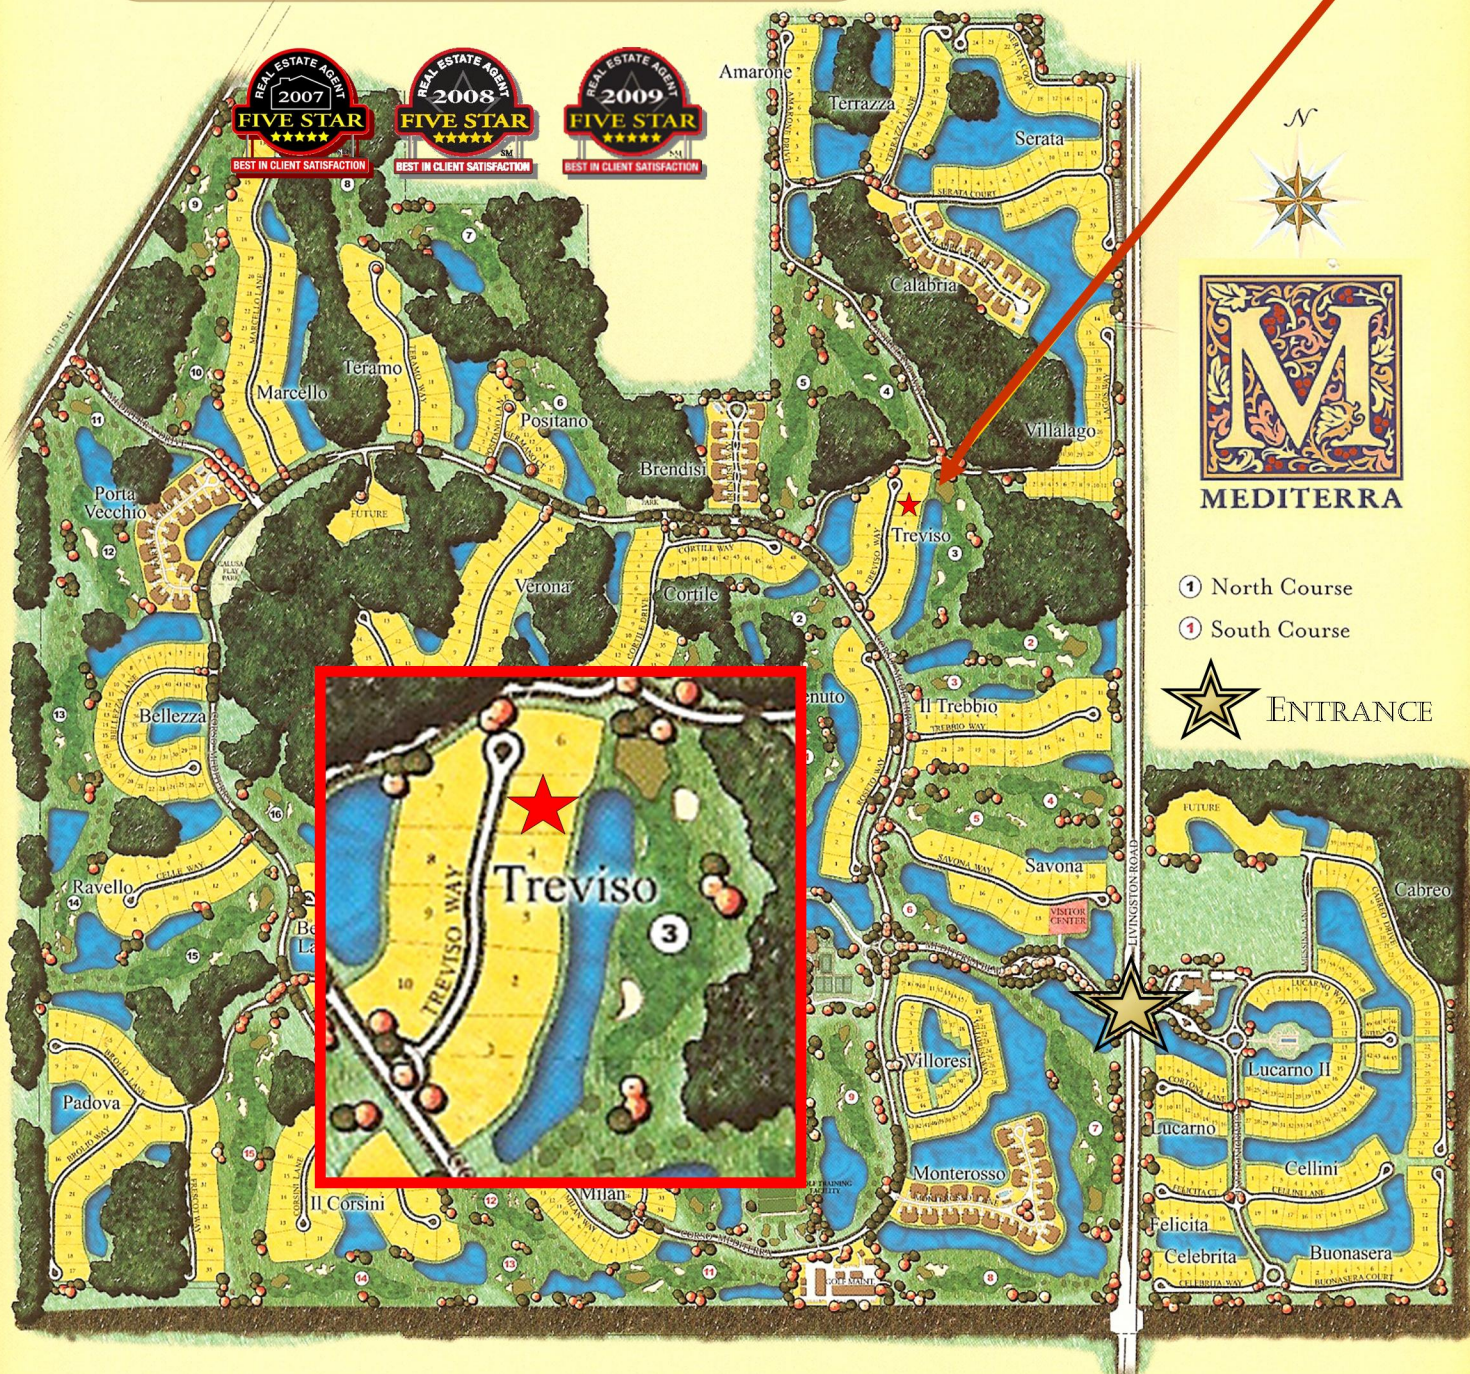

17012 Treviso Way

MEDITERRA

- ① North Course
- ② South Course

Single-family Neighborhoods

- | | | |
|------------|------------|---------|
| Amarone | Cortile | Ravello |
| Bello Lago | Felicita | Savona |
| Benvenuto | Il Corsini | Serata |
| Buonasera | Il Trebbio | Teramo |
| Celebrita | Marcello | Treviso |
| Cellini | Padova | Verona |

- | | |
|----------|---------------|
| Brendisi | Monterosso |
| Calabria | Porta Vecchio |

All information deemed reliable but not guaranteed and should be independently verified.

www.TeamWeekly.com